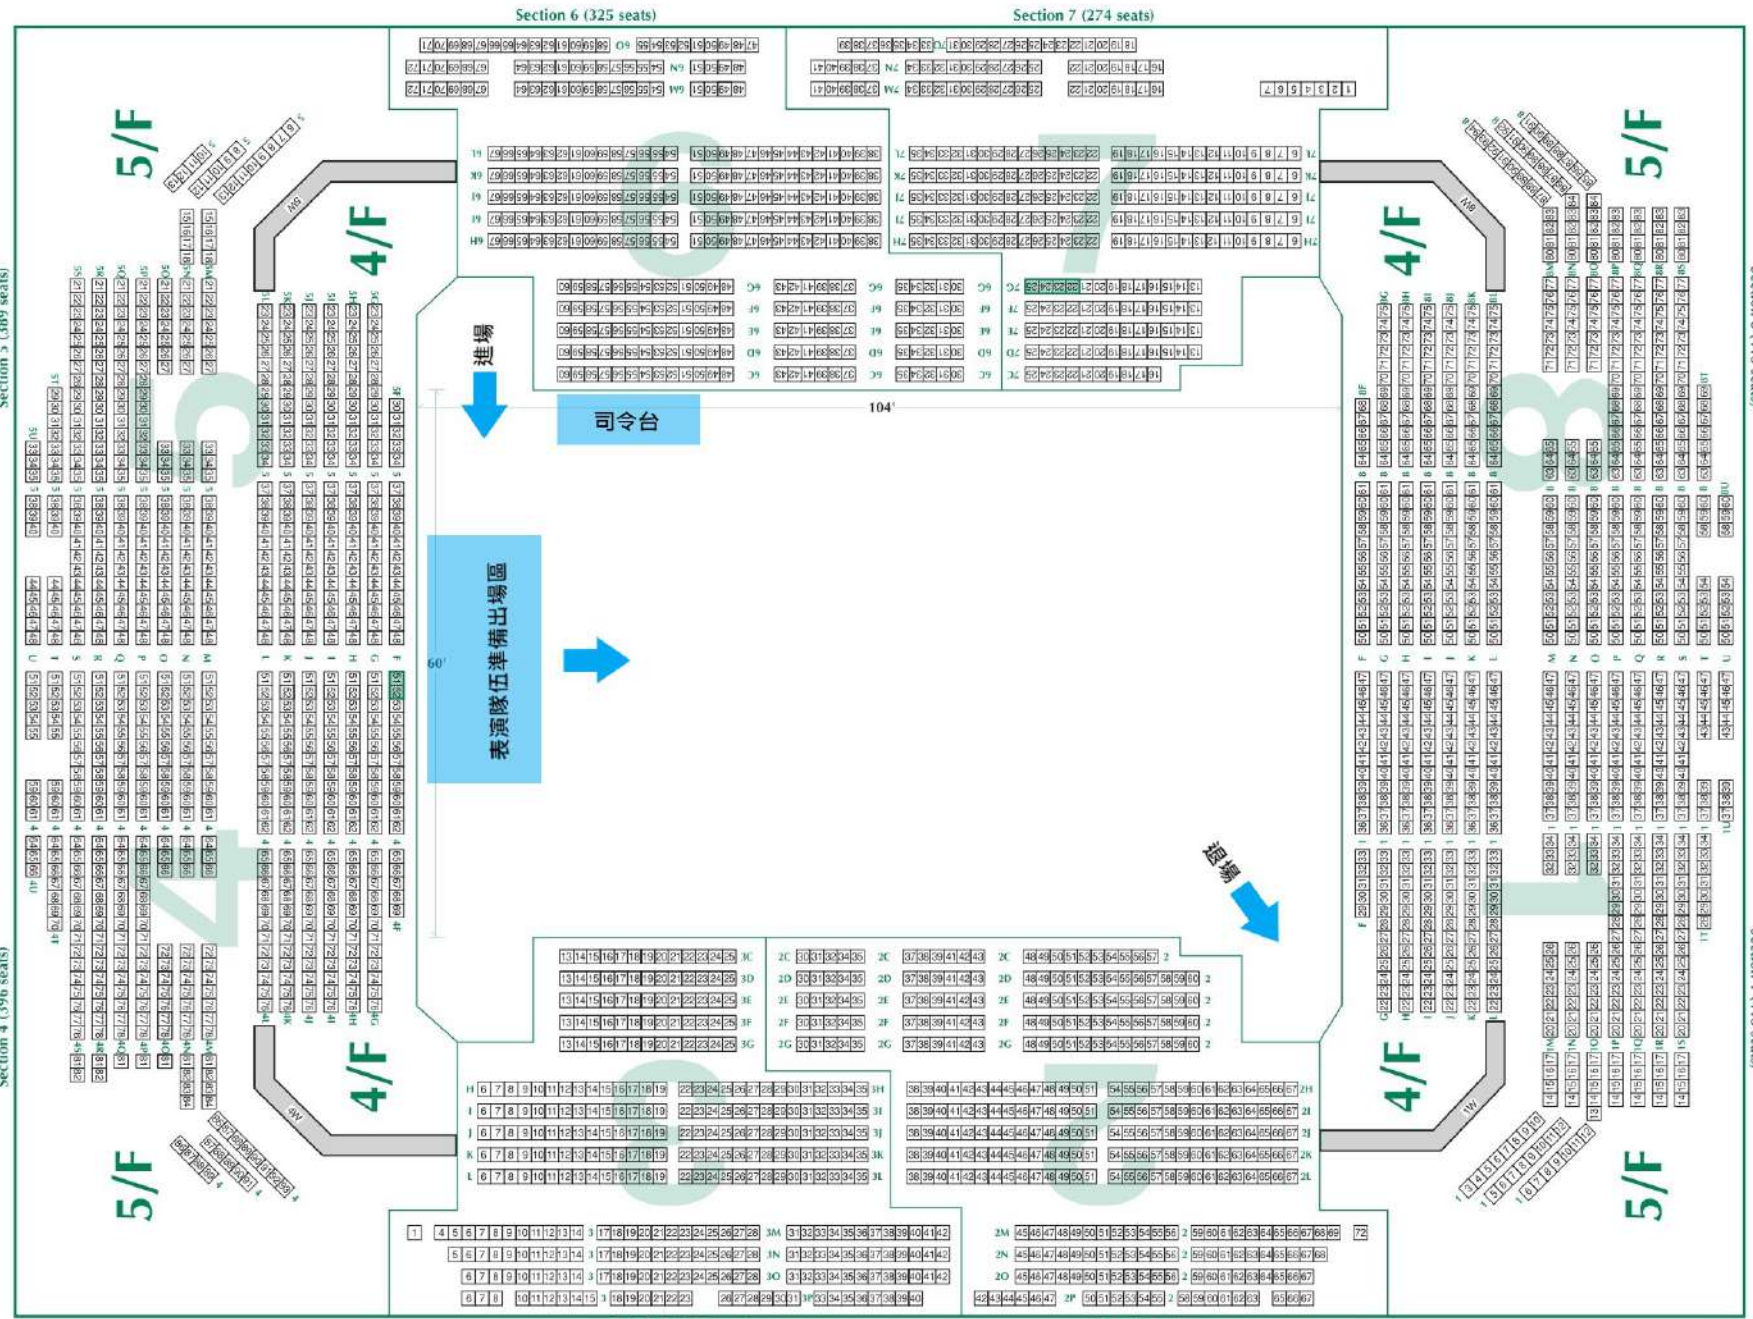

Section 5 (389 seats)

Section 4 (396 seats)

Section 3 (337 seats) Section 2 (345 seats)

伊利沙伯體育館表演場 Arena, Queen Elizabeth Stadium